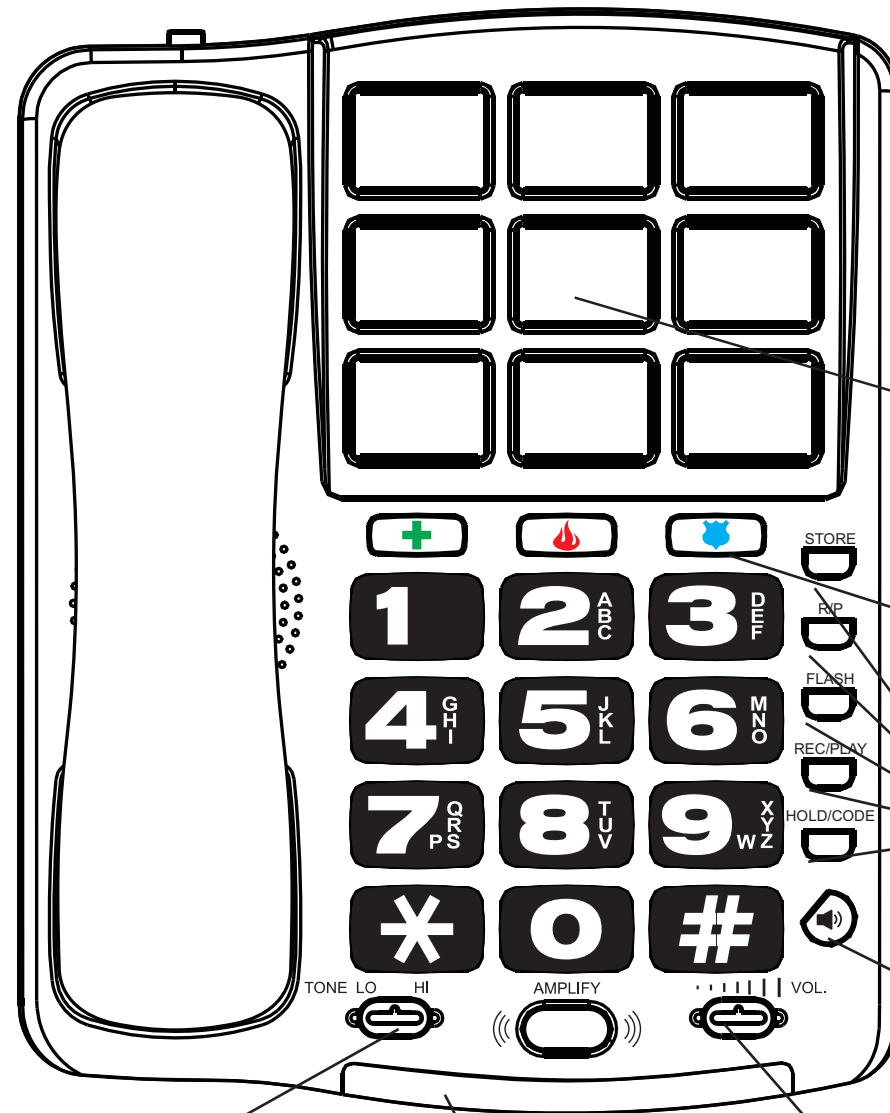

## Chorus

Hear what you have been missing  
with personalized tone shaping

Call your loved ones  
quickly and easily

- *The Chorus telephone provides greater security and peace of mind to you and your loved ones*
- *Ideal for users with slight to severe hearing loss, visual impairments, and decreased manual dexterity*
- *The amplified handset is capable of boosting volume more than 8 times that of a normal telephone*
- *The telephone ringtone can be amplified up to three times a normal telephone (95 dB)*
- *A bright red LED indicator flashes frequently to signal incoming calls and the oversized dial pad keys light up in the dark*

9 one-touch photo buttons to speed dialing

three emergency speed dial buttons

music on hold redial, pause record/play & flash buttons

full duplex (2-way) speakerphone

tone selector for adjusting sound clarity to distinguish similar sounding words

super bright LED ring flasher, loud 95 db ringer

adjustable receiver volume up to 50 dB

Products For  
**INDEPENDENCE**